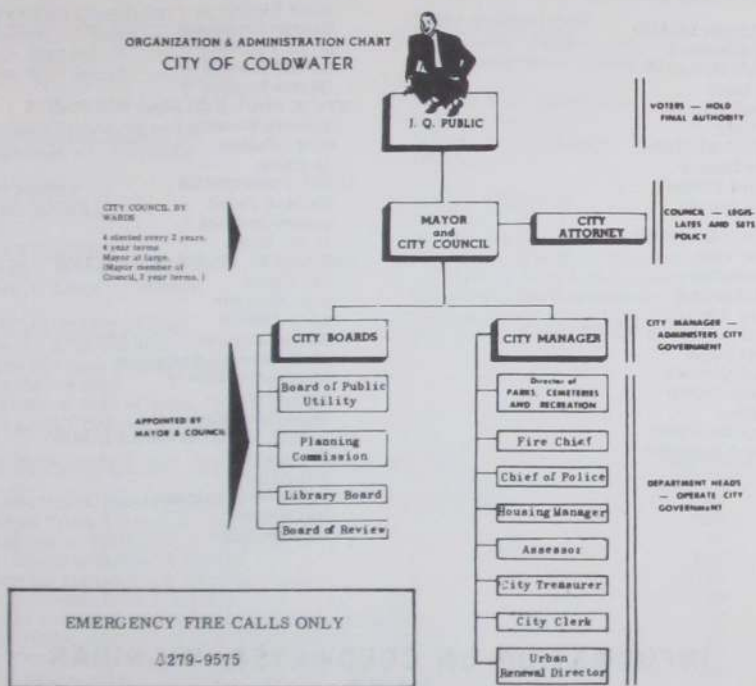

ORGANIZATION & ADMINISTRATION CHART
CITY OF COLDWATER

CITY OFFICIALS

BUILDING COMMISSIONER

CITY MANAGER

Godfrey Collins

DEPARTMENT OF CEMETERIES & PARKS

Albert Sickles

ENGINEER

Alan Swain

FIRE DEPARTMENT

Joseph Tinervia-Chief

POLICE DEPARTMENT

Roger Tappenden

STREET DEPARTMENT

William Barnes

TREASURER

PUBLIC LIBRARY

Phyllis Rosenberg

CITY CLERK

Marceyn LaBelle

CITY ATTORNEY

Richard Biringer

MAYOR

Charles Woodward

COLDWATER HOUSING MANAGER

Miss Alice E. Donnel

URBAN RENEWAL DIRECTOR

Richard Moore

Gerald LaBelle-Assistant

CITY COUNCIL

Charles Woodward

Robert Swanson

Richard Zeluff

W. W. Smith

Albert Nelson

Alice Puorro

John F. Cole

Donald Reppert

BOARD OF PUBLIC UTILITIES

Robert Greenwich

Leo Miller

Harold Cavanagh

E. Harold Munn Jr.

Neil Osborn

LIBRARY BOARD

Mark Feller

Tory Horton

Mrs. Lyle Chapman

Janet Herman

George Bolton

PLANNING COMMISSION

Dr. Charles Bacon

Fred Culy

Marily Seaman

Richard Moore

Albert High

Alice Donnel-Chairman

Robert Swanson

Charles Woodward

Sherwood Craig