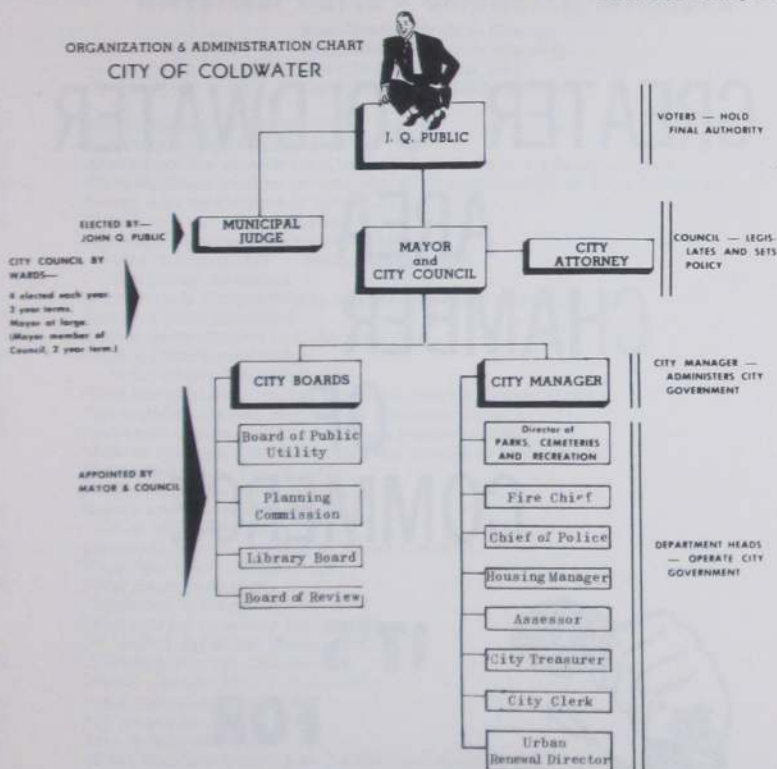

ORGANIZATION & ADMINISTRATION CHART
CITY OF COLDWATER

Coldwater City Officials

ASSESSOR, TREASURER & BUILDING

COMMISSIONER:
William D. Grimes

BOARD OF PUBLIC UTILITIES:

Stanley Garvin-Director
Clyde Corson-President
Robert Greenich
Dr. K. L. Olmstead
Neil Osborn
Harold Munn, Jr.

CITY ATTORNEY:

Richard Biringer

CITY CLERK:

Burdette Harris

CITY COUNCIL:

Charles Woodward
William Rzepka
Gerald Labelle
Robert Swanson
George Henderson
Robert Yingling
Elva Marothy
Maud Gottschalk

STREET SUPERINTENDENT:

William Barnes

CITY MANAGER:

Godfrey Collins

DIRECTOR OF CEMETERIES, PARKS & RECREATION:

Albert Sickles

FIRE CHIEF:

Joseph Tinervia

HEAD LIBRARIAN:

William Smith

HEALTH OFFICER, MEAT & FOOD

INSPECTOR:
Dr. B. K. Pearce

MAYOR:

M. L. Pillsbury

POLICE CHIEF:

Rex Weiser

COLDWATER HOUSING MANAGER:

Alice E. Donnel

URBAN RENEWAL DIRECTOR:

Richard L. Moore

INSURANCE