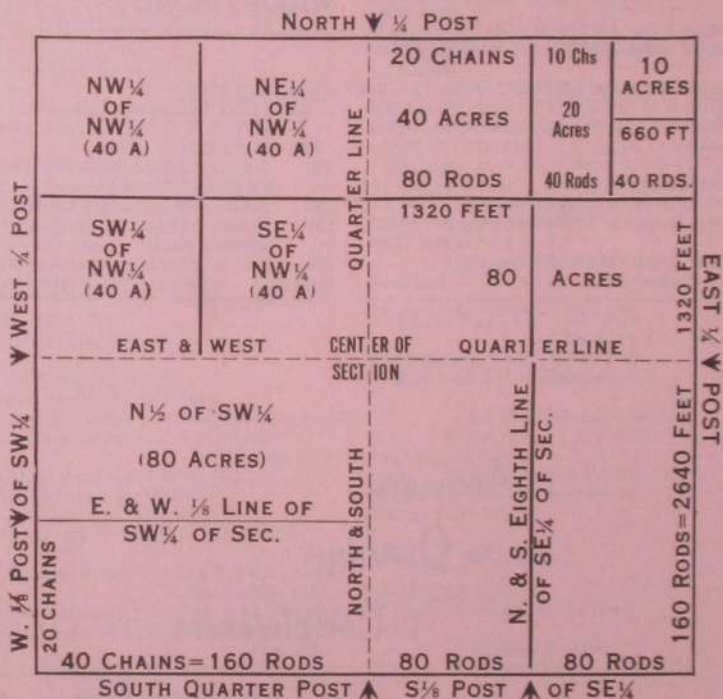

A SECTION OF LAND, 640 ACRES

LONG MEASURE

1 Mile	— 80 Chains
	— 320 rods
	— 5280 feet
1 Chain	— 4 rods
	— 66 feet
	— 100 links
1 Rod	— 5 $\frac{1}{2}$ yards
	— 16 $\frac{1}{2}$ — feet
	— 25 links
1 Link	— 0.66 feet
	— 7 $\frac{1}{8}$ inches

SQUARE MEASURE

1 Sq. Mile	— Regular Section
	— 640 Acres
1 Acre	— 10 sq. chains
	— 160 sq. rods
	— 43,560 sq. feet
An acre is about 208 $\frac{1}{4}$ feet sq.	
An acre is about 8 rods wide 20 rods long, or any area the product of whose length by its width (in rods) is 160 or in chains is 10.	
1 Sq. Rod.	— 30 $\frac{1}{4}$ sq. yds.
	— 272 $\frac{1}{4}$ sq. ft.
1 Sq. Ft.	— 144 sq. inches