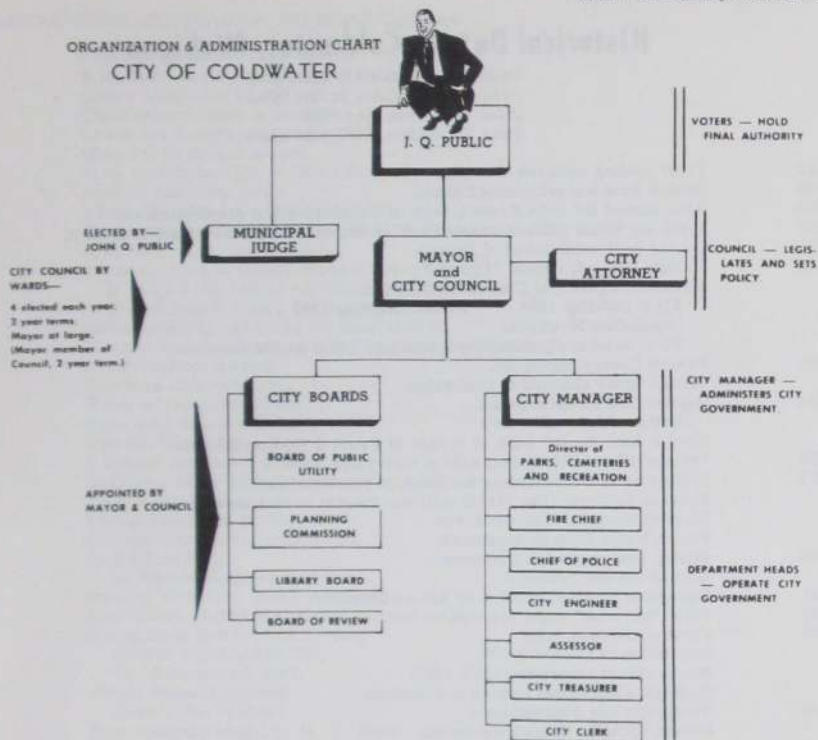

ORGANIZATION & ADMINISTRATION CHART
CITY OF COLDWATER

Coldwater City Officials

ASSESSOR:
William D. Grimes

BOARD OF PUBLIC WORKS:
Clyde Corson-President
Robert Greenich
Dr. K. L. Olmsted
Neil Osborn
Harold Munn, Jr.

CHIEF ENGINEER:
Alan Swain

CITY ATTORNEY:
Richard Biringier

CITY CLERK:
Burdette Harris

CITY COUNCIL:
Leon Bridges
M. L. Pillsbury
Robert Swanson
Robert Yingling
Gilbert C. Turner
George Henderson
Robert Pratt
Mary Lou Richardson

STREET SUPERINTENDENT:
William Barnes

CITY MANAGER:
Godfrey Collins

CITY TREASURER:
Mrs. Ann M. Brown

CIVILIAN DEFENSE:
Charles Sherman

DIRECTOR CEMETERY & PARKS:
George Owers

FIRE CHIEF:
Charles Sherman

FORESTER:
Roderick McKenzie

HEAD LIBRARIAN:
Alice Weiler

HEALTH OFFICER:
Dr. Donald Harris

MAYOR:
Olen Fry

MEAT & FOOD INSPECTOR:
Dr. B. K. Pearce

POLICE CHIEF:
Bruce McGlone