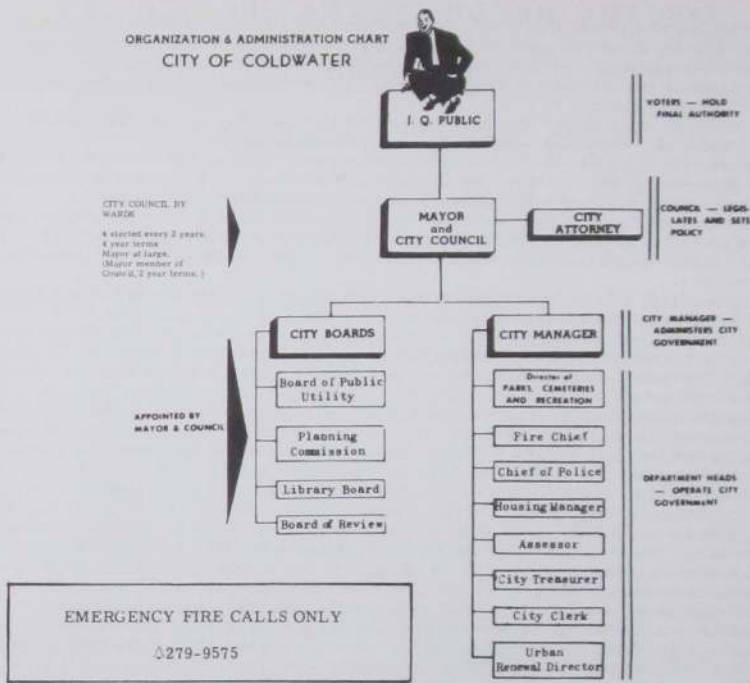

CITY OFFICIALS

BUILDING COMMISSIONER

Rudolph Kovales

CITY MANAGER

Godfrey Collins

DEPARTMENT OF CEMETERIES & PARKS

Albert Sickles

ENGINEER

Alan Swain

FIRE DEPARTMENT

Joseph Tinervia-Chief

POLICE DEPARTMENT

Roger Tappenden

STREET DEPARTMENT

William Barnes

TREASURER

Rudolph Kovales

PUBLIC LIBRARY

Phyllis Rosenberg

CITY CLERK

Marcelyn LaBelle

CITY ATTORNEY

Richard Biringner

MAYOR

William Timm

COLDWATER HOUSING MANAGER

Miss Alice E. Donnel

URBAN RENEWAL DIRECTOR

Richard Moore,
P. R. Ribble-Assistant

CITY COUNCIL

Charles Woodward
Robert Swanson
Richard Zeluff
W. W. Smith
Albert Nelson
Alice Puorro
Don Sheppard
Ruby Loehr

BOARD OF PUBLIC UTILITIES OFFICERS

James R. Endicott-Director
E. Harold Munn Jr. -President
Robert G. Greenwich-Vice President
Neil Osborn
Wilson Aiken
Leo Miller
John E. Vore-Secretary
Harry Cavenaugh