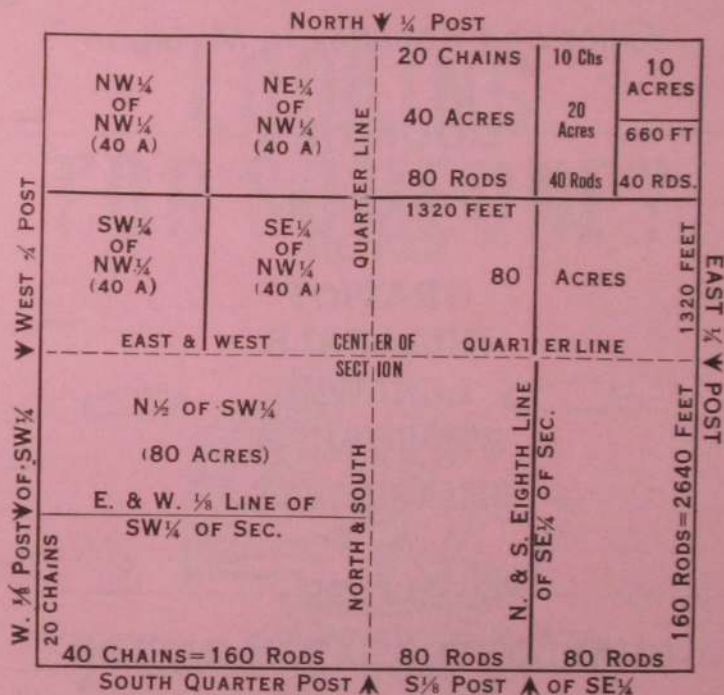

A SECTION OF LAND, 640 ACRES

LONG MEASURE

1 Mile	— 80 Chains — 320 rods — 5280 feet
1 Chain	— 4 rods — 66 feet — 100 links
1 Rod	— 5 $\frac{1}{2}$ yards — 16 $\frac{1}{2}$ — feet — 25 links
1 Link	— 0.66 feet — 7 $\frac{3}{8}$ inches

SQUARE MEASURE

1 Sq. Mile	— Regular Section — 640 Acres
1 Acre	— 10 sq. chains — 160 sq. rods — 43,560 sq. feet
An acre is about 208 $\frac{1}{4}$ feet sq. An acre is about 8 rods wide 20 rods long, or any area the product of whose length by its width (in rods) is 160 or in chains is 10.	
1 Sq. Rod.	— 30 $\frac{1}{4}$ sq. yds. — 272 $\frac{1}{4}$ sq. ft.
1 Sq. Ft.	— 144 sq. inches