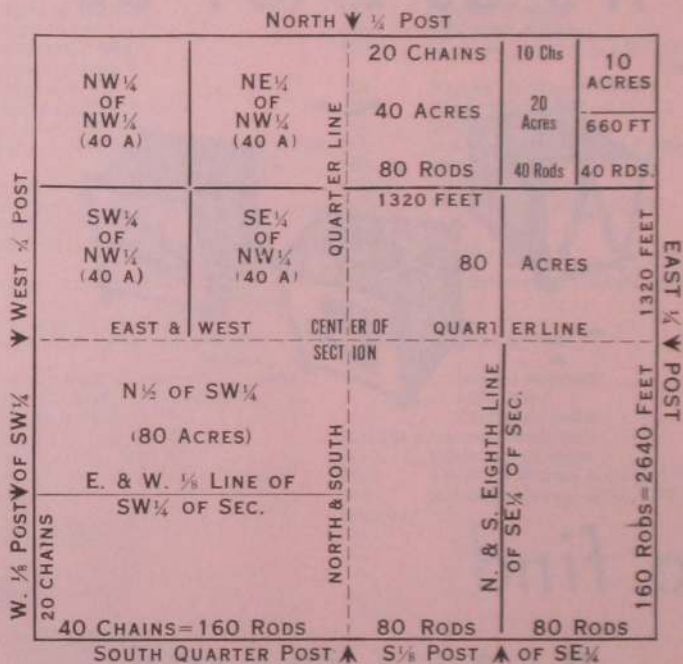

A SECTION OF LAND, 640 ACRES

LONG MEASURE

1 Mile	— 80 Chains
	— 320 rods
	— 5280 feet
1 Chain	— 4 rods
	— 66 feet
	— 100 links
1 Rod	— 5 $\frac{1}{2}$ yards
	— 16 $\frac{1}{2}$— feet
	— 25 links
1 Link	— 0.66 feet
	— 7 $\frac{7}{8}$ inches

SQUARE MEASURE

1 Sq. Mile	— Regular Section
	— 640 Acres
1 Acre	— 10 sq. chains
	— 160 sq. rods
	— 43,560 sq. feet
An acre is about 208 $\frac{3}{4}$ feet sq.	
An acre is about 8 rods wide 20 rods long, or any area the product of whose length by its width (in rods) is 160 or in chains is 10.	
1 Sq. Rod.	— 30 $\frac{1}{4}$ sq. yds.
	— 272 $\frac{1}{4}$ sq. ft.
1 Sq. Ft.	— 144 sq. inches