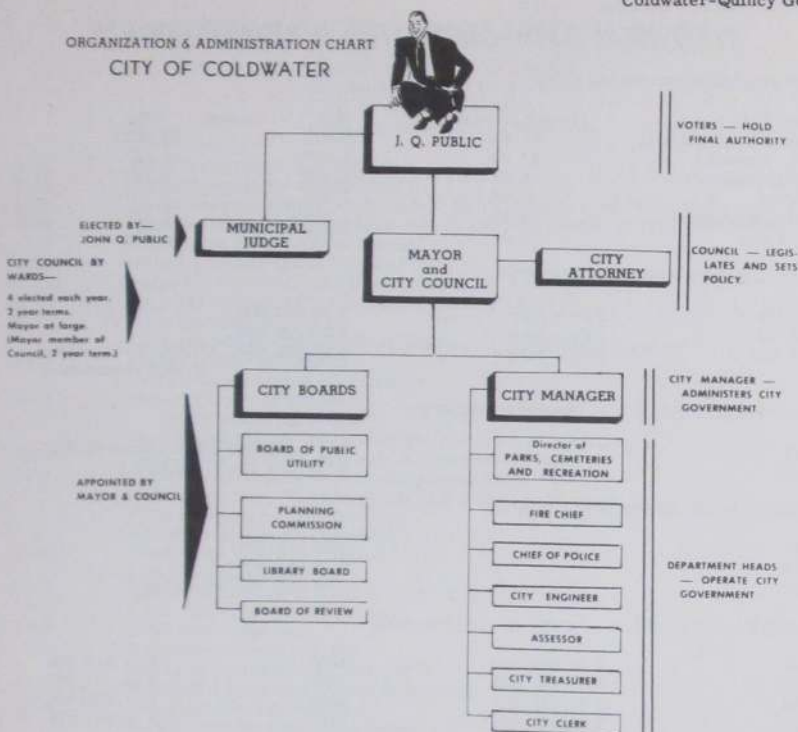

"Peg" & "Don" Morrison
Owners

(Also Carry Out Service)

at

Starlite DRIVE-IN

496 Marshall

Phone BR 9-9080

Coldwater

ORGANIZATION & ADMINISTRATION CHART
 CITY OF COLDWATER