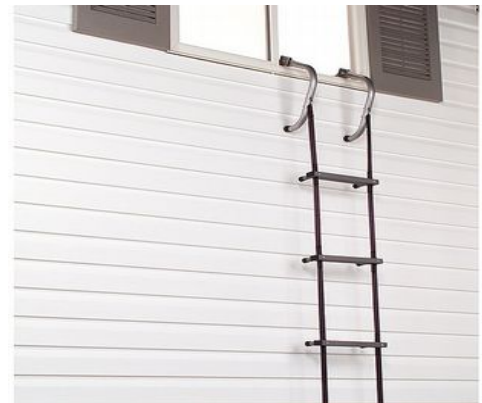

## ALGANSEE BRANCH CAPITAL REQUEST

- Gibraltar Mailboxes Elite Large Size Premium Steel Post-Mount Mailbox in Black \$24.97 /each Model # E1600B00 at Home Depot in Coldwater.

- Easy Reach by Gorilla Ladders Steel 3-Step Project Stool with 225 lb. Load Capacity \$49.94
  - This EasyReach by Gorilla Ladders 3-Step Stool with Project Tray is perfect for any job, inside or outside the home. The huge, oversized tray is magnetized to easily hold hardware and has plenty of room for paint and tools to keep your hands free while completing a project. With a large top standing platform and self-locking safety latch, you will feel sturdy and secure while standing on this step stool. The slip-resistant treads and large, stable feet will make it even easier for you to safely complete any project, large or small. This step stool has an ANSI Type 2 Duty Rating and 225 lbs. capacity.
  - Steel construction with plastic treads
  - 3-Steps with an oversized top platform step
  - 225 lb. Maximum load capacity
  - Folds for compact storage
  - Self-locking safety latch
  - Slip-resistant steps and large, stable feet
  - Comfort grip
  - Large, magnetized project tray
  - ANSI Type II ladder rating and OSHA approved

- Kidde 2-Story Escape Ladder \$34.97
  - Available in 13-foot and 25-foot models, Kidde Escape Ladders offer a quick and easy escape from two- or three-story homes. These life-saving ladders store compactly, deploy quickly, and keep you prepared for the possibility of fire and other emergencies. Kidde Escape Ladders attach quickly to most windows, and they are tangle free, stretching out to form a flame resistant, durable, and sturdy ladder that can support up to 1,000 pounds. Kidde Escape Ladders are backed by a five-year manufacturer's limited warranty.